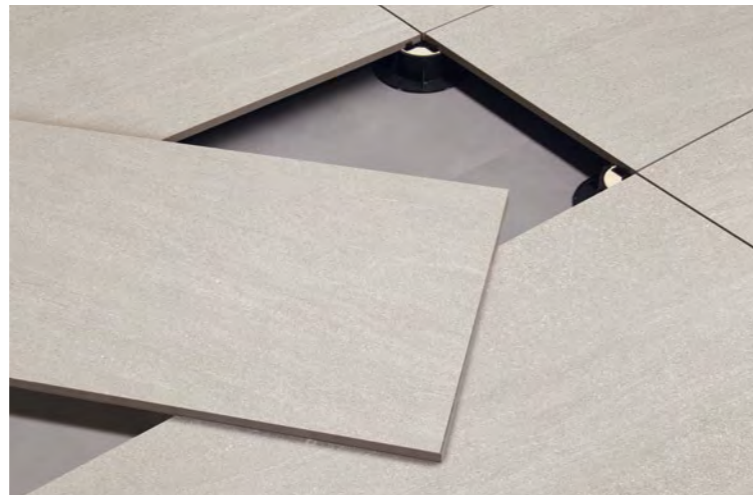

ELEGANCE PRO

20MM

ESTHÉTIQUE ET PERFORMANCE

Elegance Pro 20MM instaure l'équilibre idéal entre raffinement esthétique et haute performance technique dans les contextes les plus disparates. Il est ainsi possible de réaliser des parcours, des cheminements et d'autres projets extérieurs en totale harmonie avec le milieu environnant et en continuité visuelle avec l'intérieur. De plus, la matière assure une résistance exceptionnelle aux charges et à tous les agents atmosphériques. Facile à poser à sec sur gazon, sur sable et sur gravier, **Elegance Pro 20MM** se colle aussi sur chape pour composer des sols carrossables ou d'autres solutions dans les espaces commerciaux et publics exposés à trafic intense. Le produit convient également parfaitement à la mise en place de planchers surélevés. **Elegance Pro 20MM** est le nec plus ultra pour donner corps à des projets de classe, tout en remplissant les critères techniques de l'architecture contemporaine.