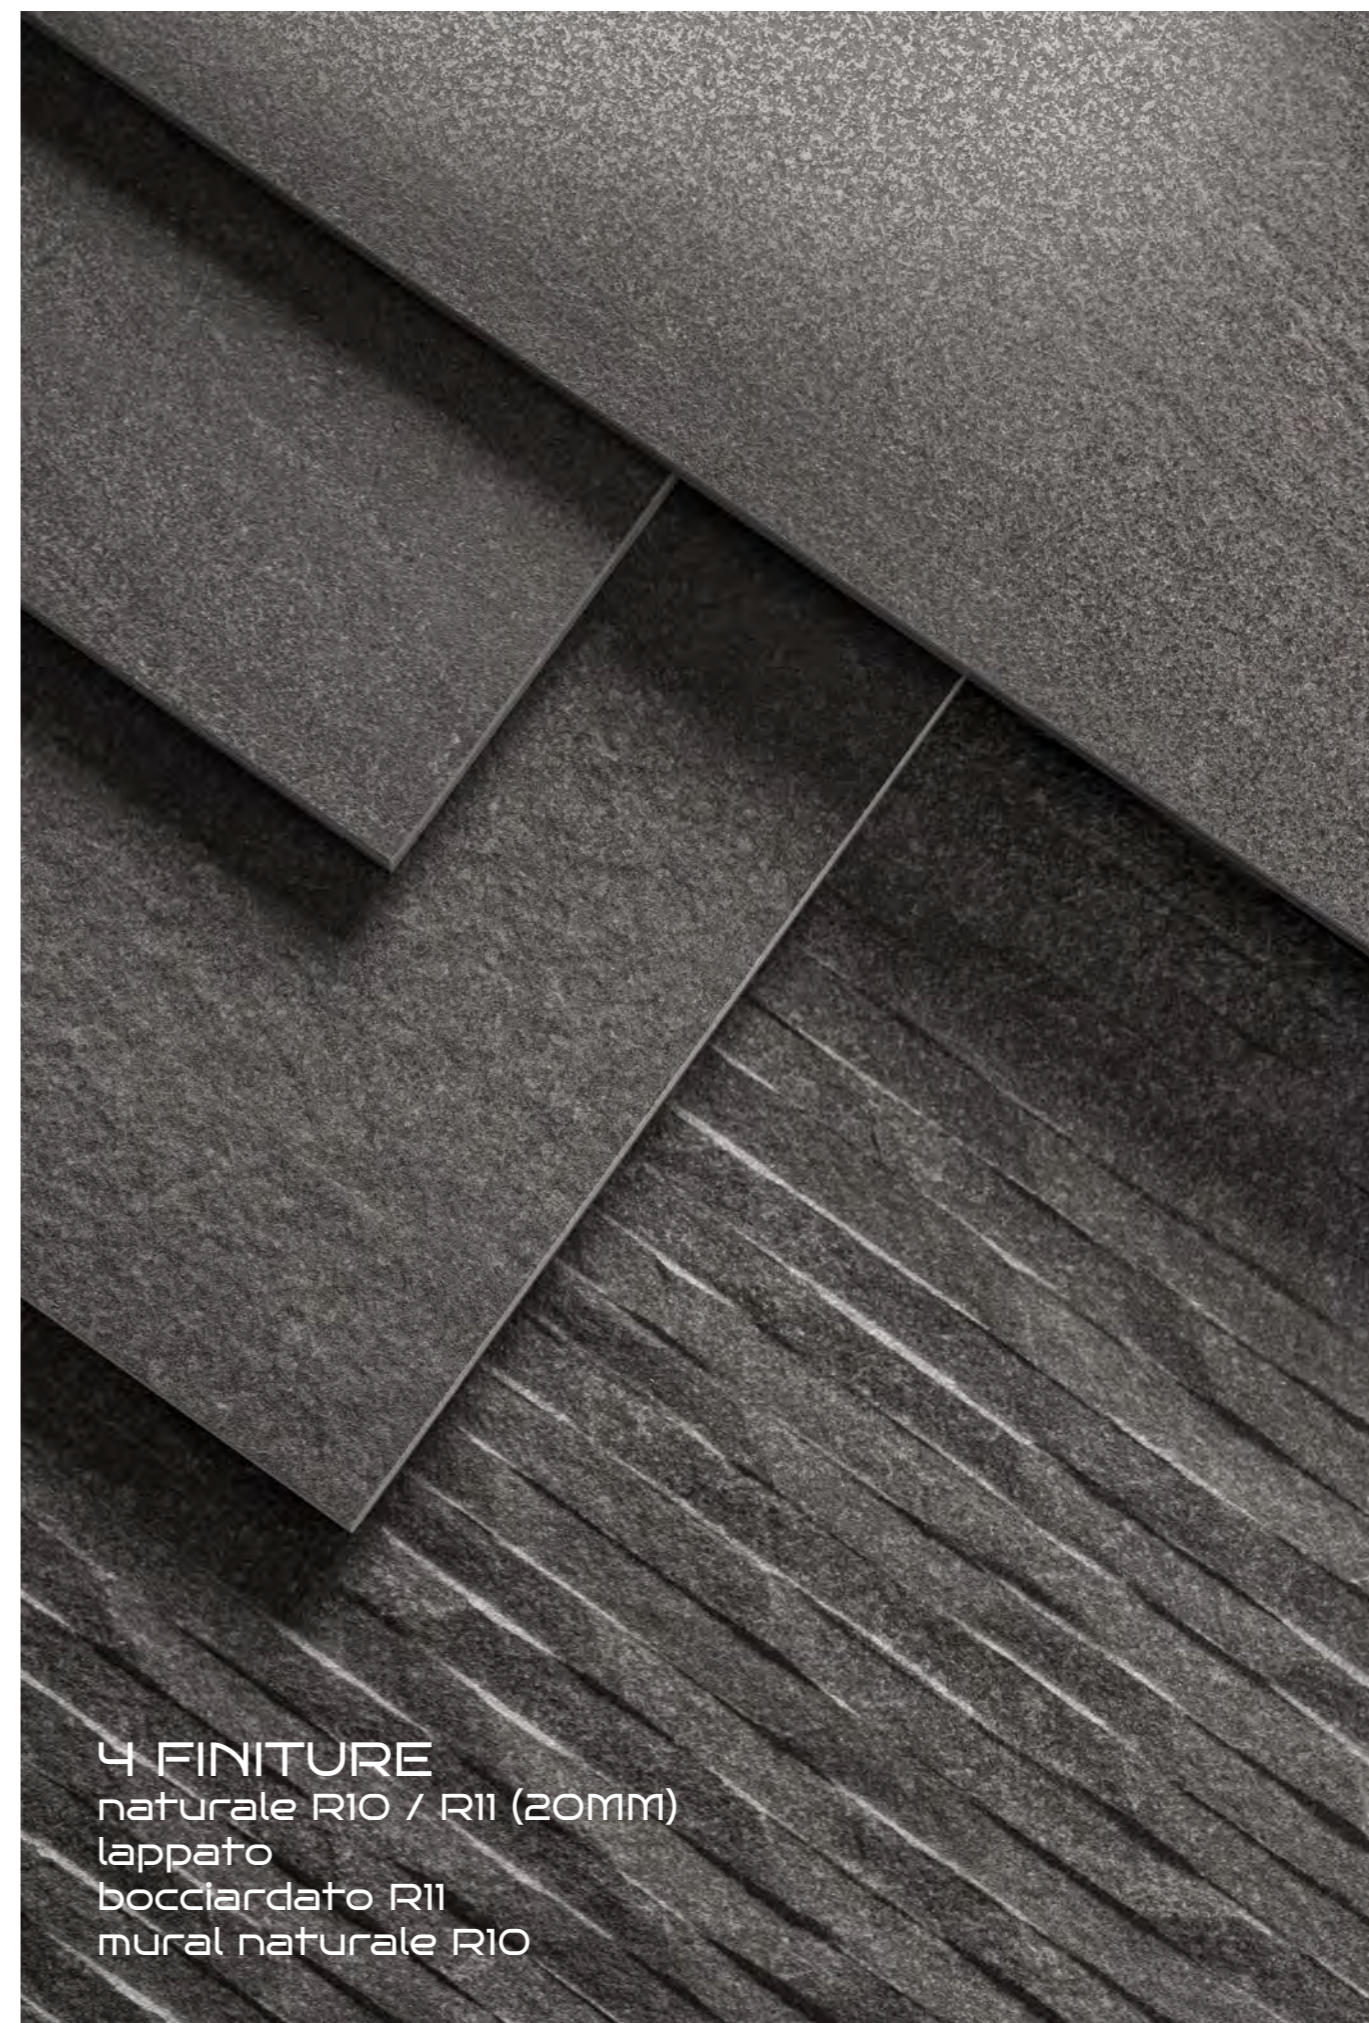

## 7 COLORI

taupe

sand

ivory

white

grey

dark grey

anthracite